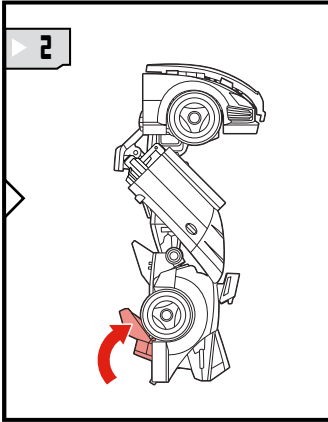

TRANSFORMERS

BLURR

LEVEL: 0 1 2 **3** 4 5
INTERMEDIATE

AUTOBOT

NOTE: Some parts are made to detach if excessive force is applied and are designed to be reattached if separation occurs. Adult supervision may be necessary for younger children.

WARNING:

CHOKING HAZARD—Small parts.
Not for children under 3 years.

AGES 5+
20910/98452 Asst.

TRANSFORMERS.COM

CHANGING TO ROBOT

CHANGING TO VEHICLE

P/N 7089590000

Product and colors may vary.