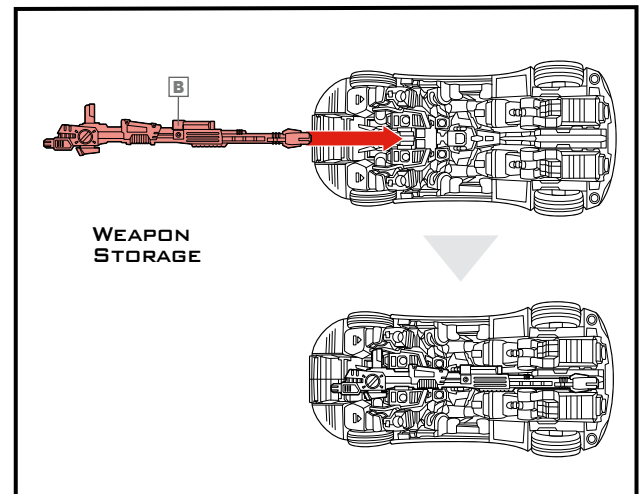

CHANGING TO VEHICLE

P/N 7089590000

Product and colors may vary.

© 2010 Hasbro. All Rights Reserved.
TM & © denote U.S. Trademarks.
Manufactured under license from Tomy Company, Ltd.

Retain instructions for future reference.

Some poses may require hand support.

NEED HELP?

TRANSFORMERS.COM/INSTRUCTIONS

Not suitable for children under 3 years because of small parts - choking hazard.